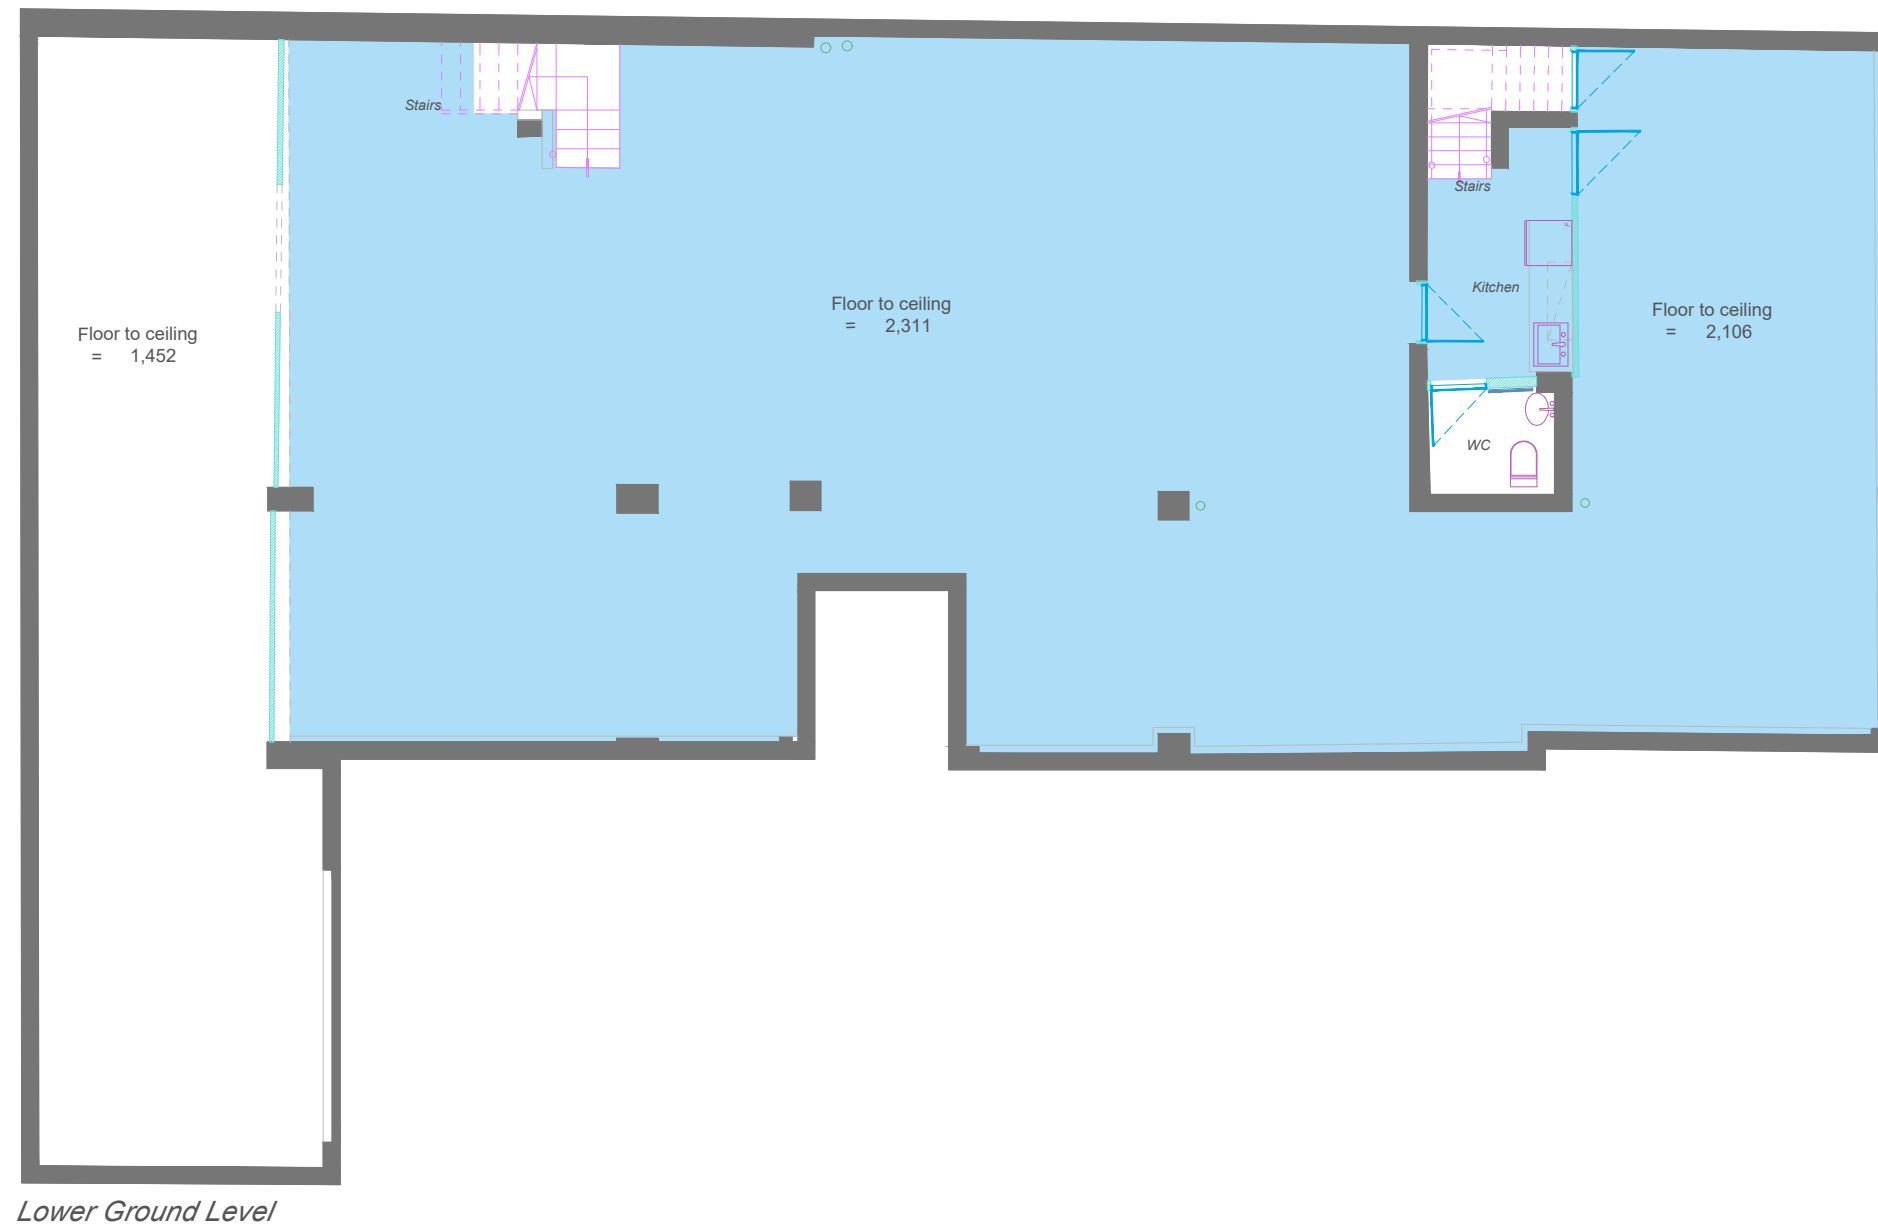

# Great Portland Street

87-89 Great Portland Street  
 London  
 W1W 7LU

Drawing Name  
 Ground Level Floor Plan

Date	Revision	Project Number	Description	Rev
23/04/2024	00	24.04.2916	Property Survey	0/0

REFERENCE KEY

# Great Portland Street

87-89 Great Portland Street  
London  
W1W 7LU

Drawing Name  
Lower Ground Floor Plan

Date	Revision	Project Number	Description	Rev
23/04/2024	00	24.04.2916	Property Survey	0/0

REFERENCE KEY