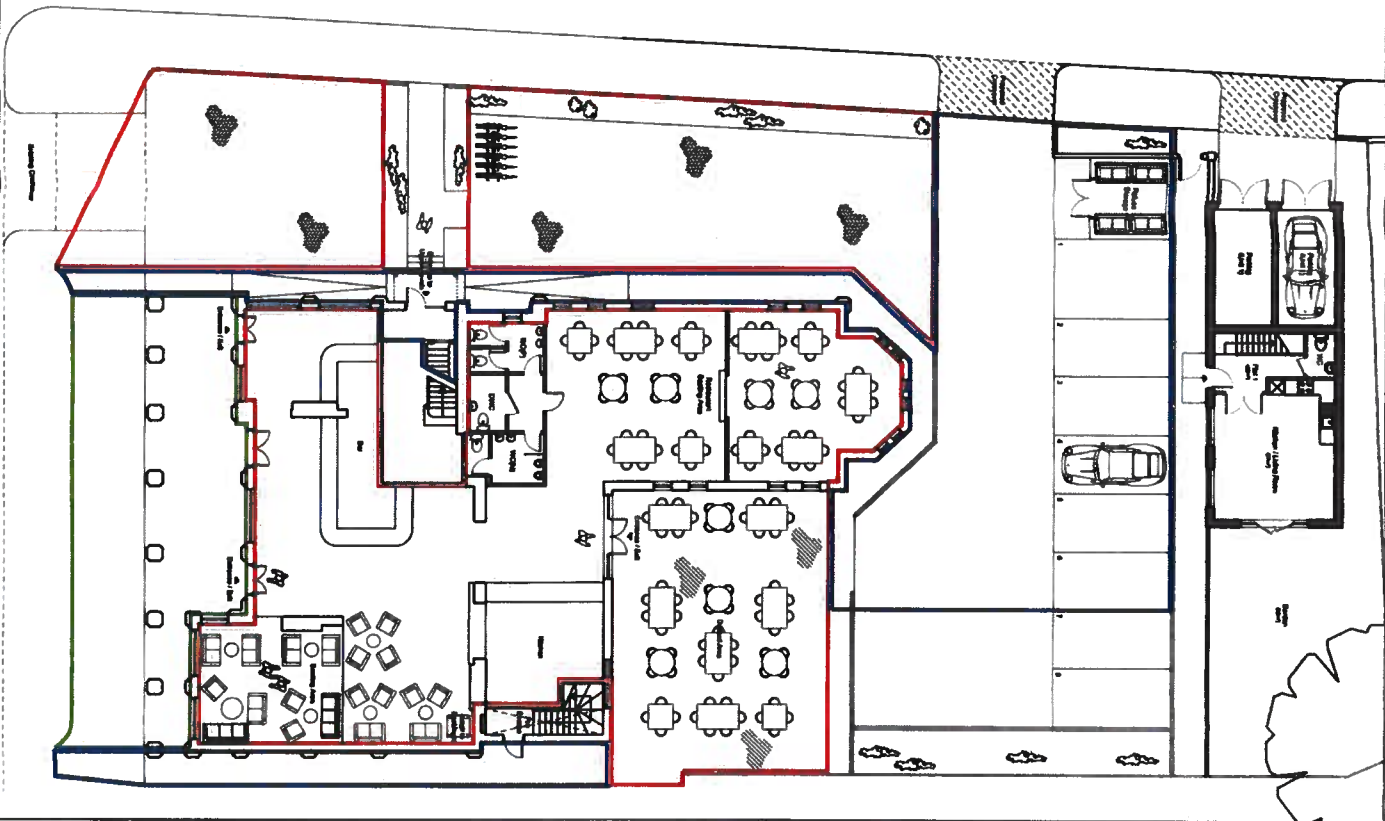

Site Plan as Proposed
Scale 1:1250

Basement Plan
Scale 1:200

Ground Floor Plan
Scale 1:200

- Demise —
- Demise —
- Right of Way —
- Forecourt —

Rev / Description	Date

CGA architects
 221 East Barnet Road,
 Barnet, Herts EN4 8QS
 Tel: 020 8449 5100
 Fax: 020 8449 5170

Client: Atlantic

Site: The Bull on The Green Pub
 1a The Green
 London E4 7ES

Scale: 1:1250, 1:200 @ A3
 Date: Dec. 2011

Title: Site Plan, Basement and
 Ground Floor Plans
 as Proposed

Drwg No	Rev
590061	D