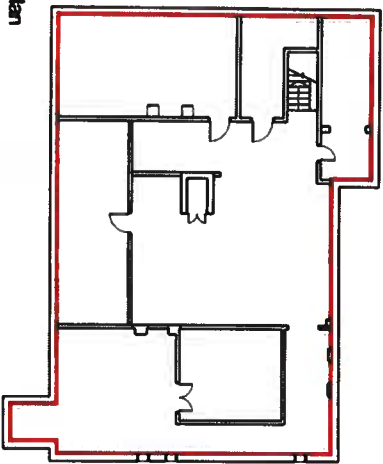

Site Plan as Proposed
Scale 1:1250

Basement Plan
Scale 1:200

Ground Floor Plan
Scale 1:200

- Demise —
- Demise —
- Right of Way —
- Forecourt —

Rev / Description	Date

CGA architects
 221 East Barnet Road,
 Barnet, Herts EN4 8QS
 Tel: 020 8449 5100
 Fax: 020 8449 5170

Client: Atlantic

Site: The Bull on The Green Pub
 1a The Green
 London E4 7ES

Scale: 1:1250, 1:200 @ A3
 Date: Dec. 2011

Title: Site Plan, Basement and
 Ground Floor Plans
 as Proposed

Drwg No	Rev
590061	D